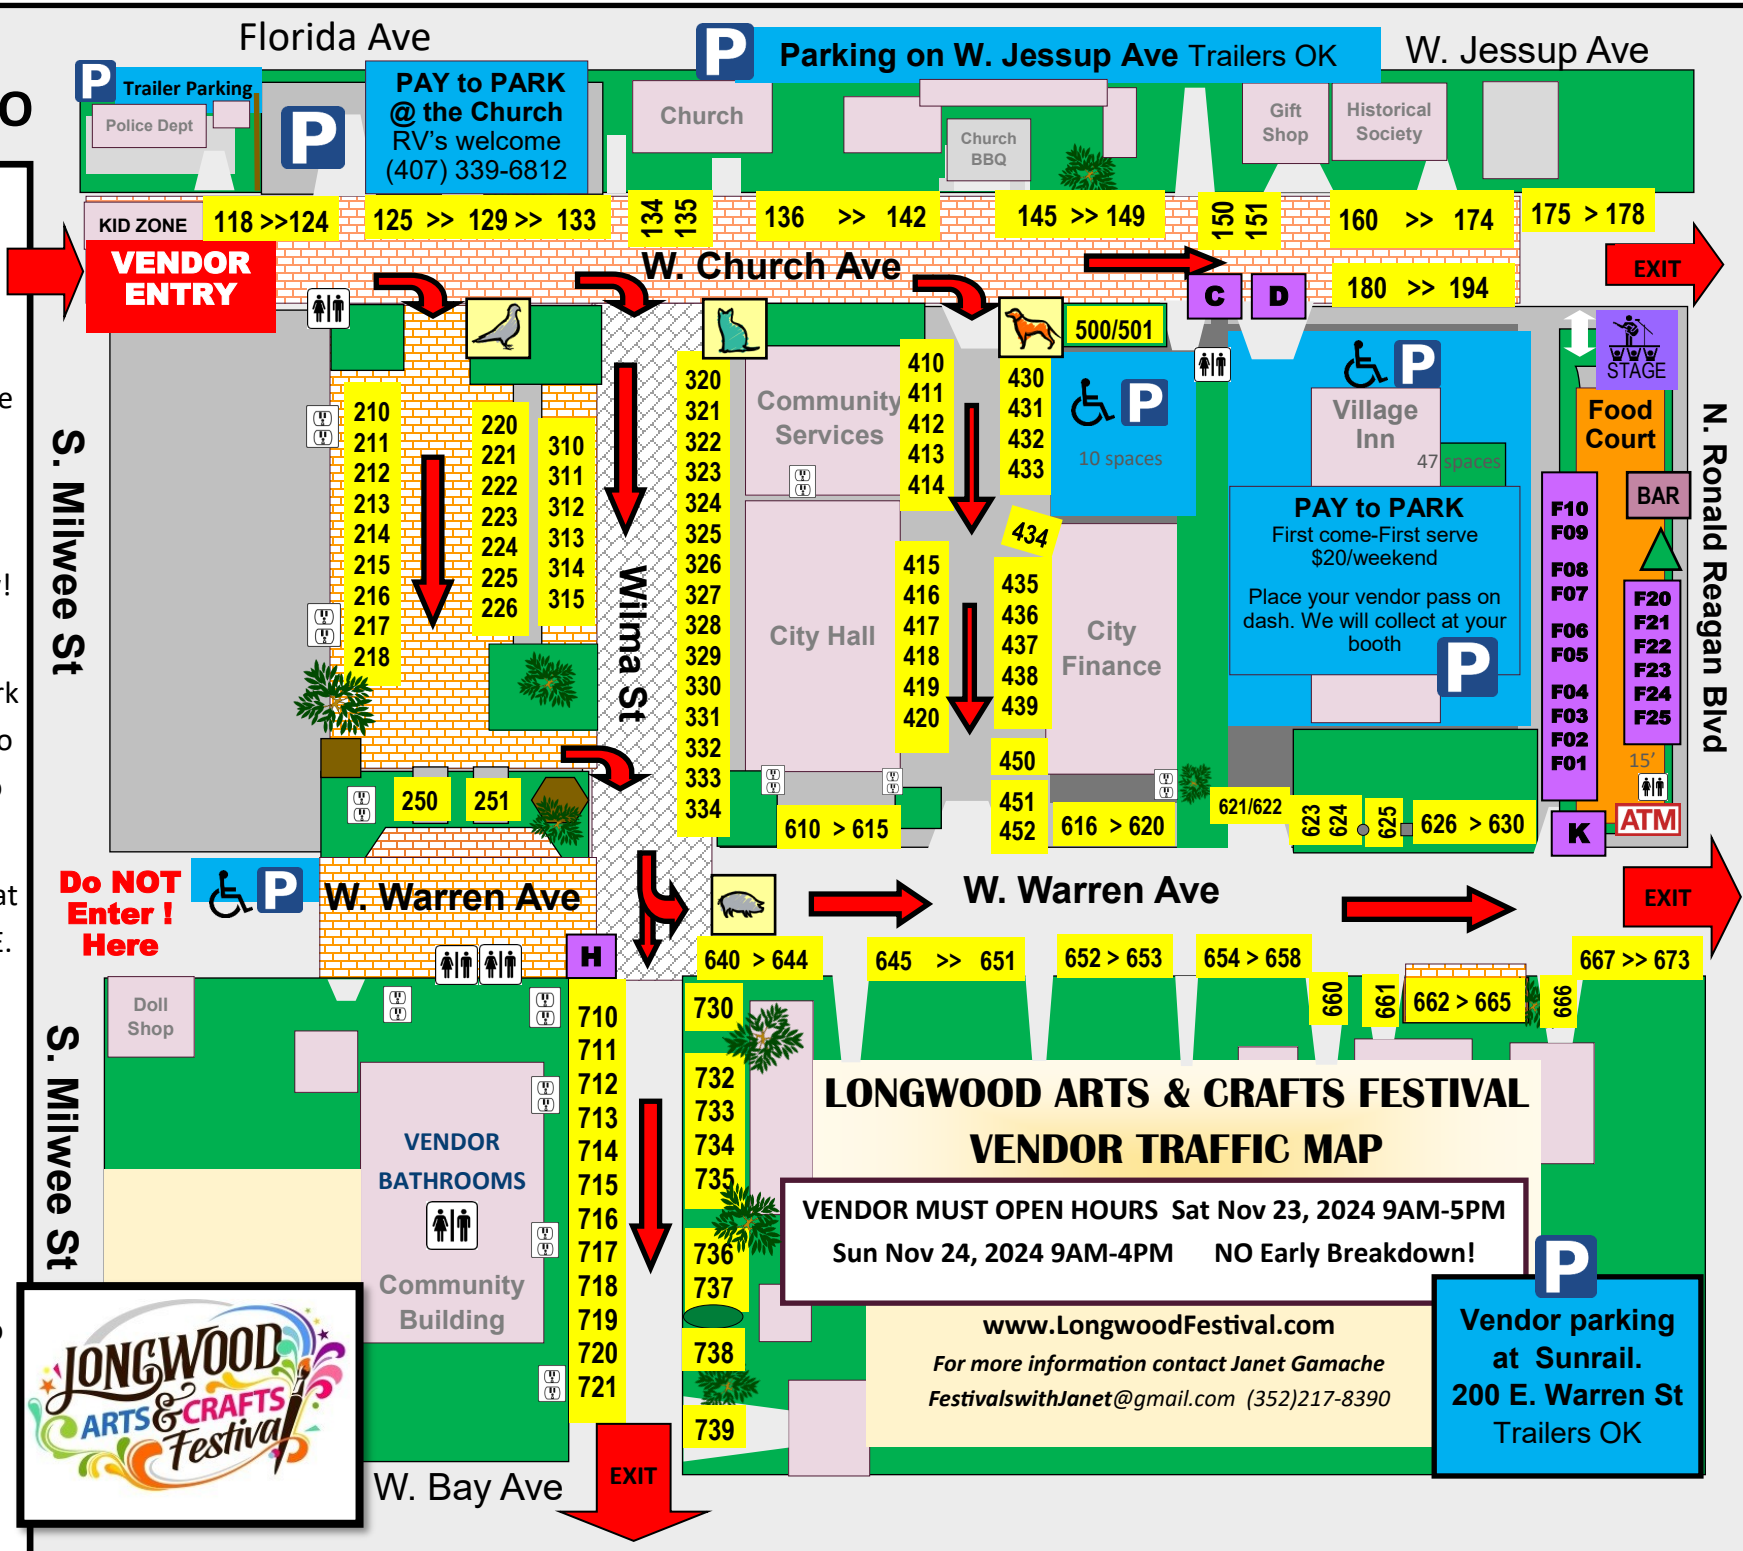

VENDOR SET UP INFO

Set Up after 3pm on FRI and before 8:15am SAT

ENTER at W. Church & S. Milwee (GPS 235 W Church Ave, Longwood, FL 32750)

Follow Traffic Flow! ONE WAY Only.

Drop items, Go Park & Return on foot to complete set up to reduce traffic.

Vendor parking is at (Sunrail) GPS 200 E. Warren St or

on W. Jessup. TRAILERS can park behind Police Station on Florida Ave. NO Parking in the Hospital lot!

You can call PAY to Park to secure private parking at the church.

LONGWOOD ARTS & CRAFTS FESTIVAL
VENDOR TRAFFIC MAP

VENDOR MUST OPEN HOURS Sat Nov 23, 2024 9AM-5PM
 Sun Nov 24, 2024 9AM-4PM **NO Early Breakdown!**

www.LongwoodFestival.com
 For more information contact Janet Gamache
 FestivalswithJanet@gmail.com (352)217-8390

Vendor parking at Sunrail.
 200 E. Warren St
 Trailers OK