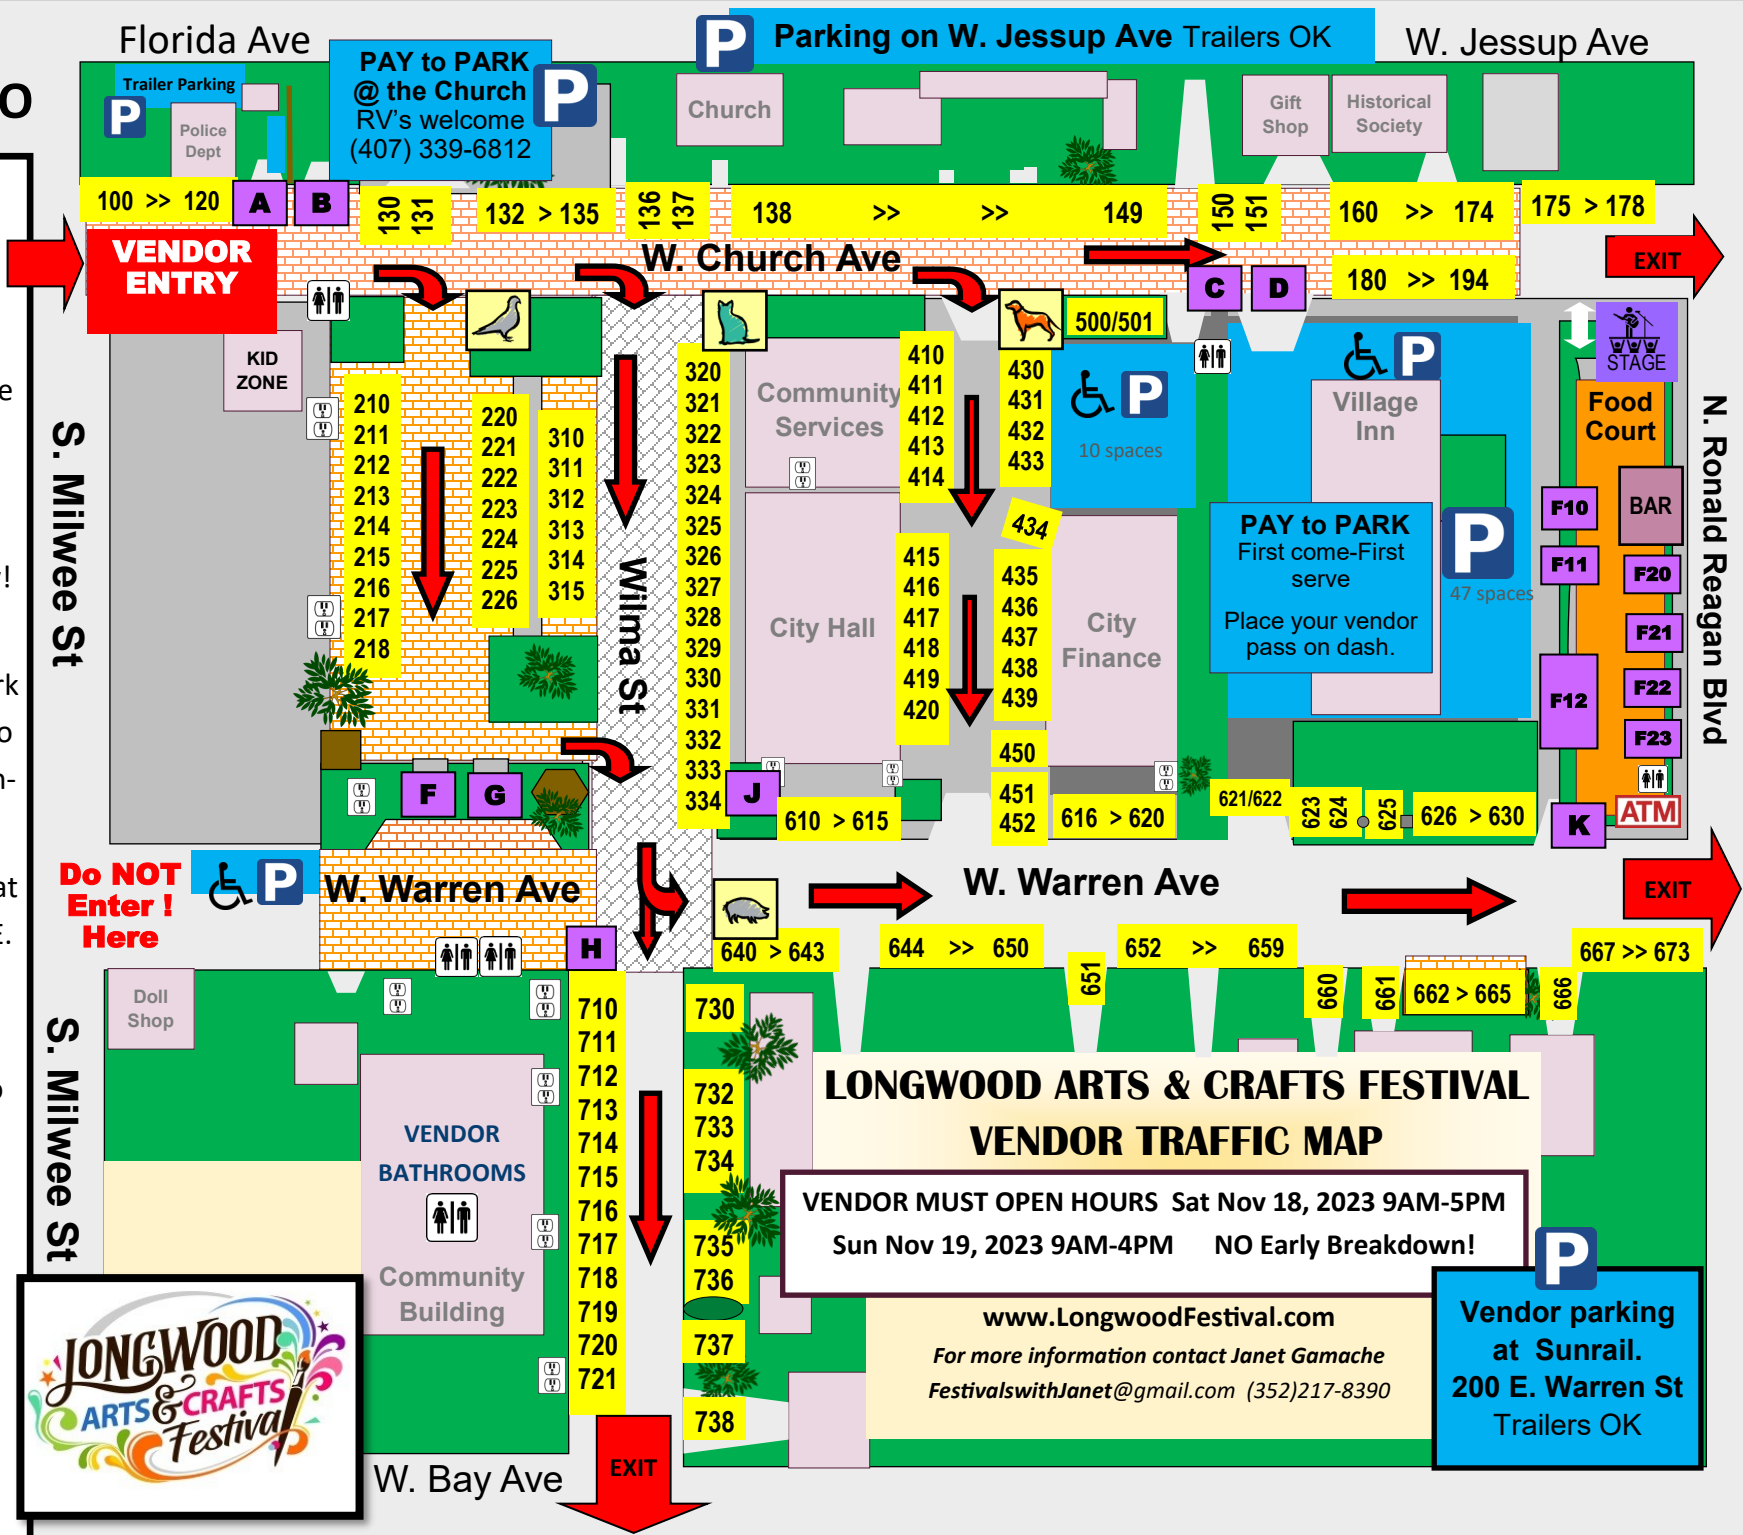

VENDOR SET UP INFO

Set Up after 2pm on FRI and before 8:15am SAT

ENTER at W. Church & S. Milwee (GPS 235 W Church Ave, Longwood, FL 32750)

Follow Traffic Flow! ONE WAY Only.

Drop items, Go Park & Return on foot to set up to relive congestion.

Vendor parking is at (Sunrail) GPS 200 E. Warren St or on W. Jessup.

You can call PAY to Park to secure private parking at the church.

TRAILERS park behind Police Station on Florida Ave. NO TRAILERS in the Hospital lot!

LONGWOOD ARTS & CRAFTS FESTIVAL VENDOR TRAFFIC MAP

VENDOR MUST OPEN HOURS Sat Nov 18, 2023 9AM-5PM
Sun Nov 19, 2023 9AM-4PM NO Early Breakdown!

www.LongwoodFestival.com
For more information contact Janet Gamache
FestivalswithJanet@gmail.com (352)217-8390

P
Vendor parking at Sunrail.
200 E. Warren St
Trailers OK

PAY to PARK @ the Church
RV's welcome
(407) 339-6812

PAY to PARK
First come-First serve
Place your vendor pass on dash.

Do NOT Enter! Here